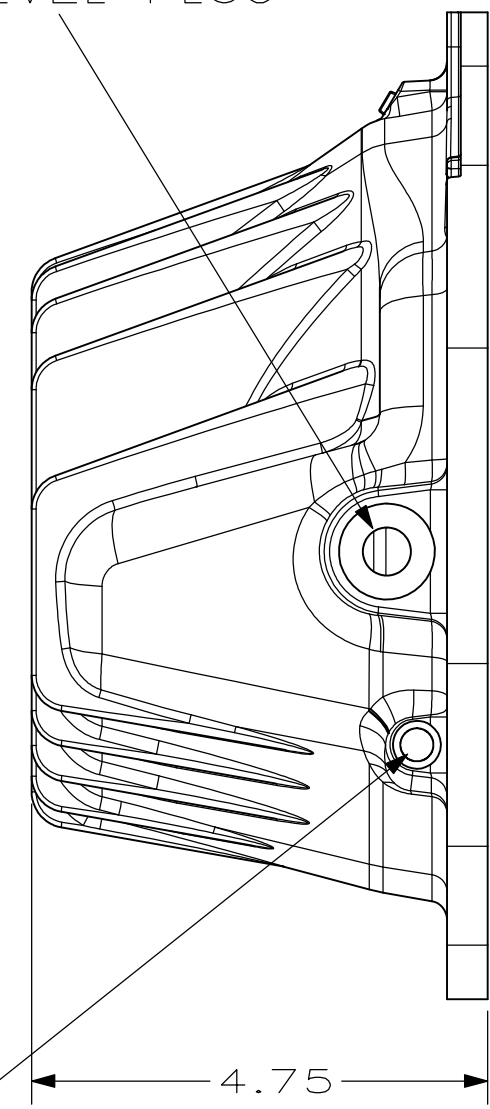

FILL/LEVEL PLUG

SECTION D-D

TEMP SENSOR (OPT.)
1/8-1/4NPT

PMLI
 PN: 10756
 DESC: NISSAN TITAN D44 REAR DIFF. COVER.
 VOL: 3/4QT. OVER STOCK.
 MAT'L: CAST ALUM.
 WGT: 4LBS.