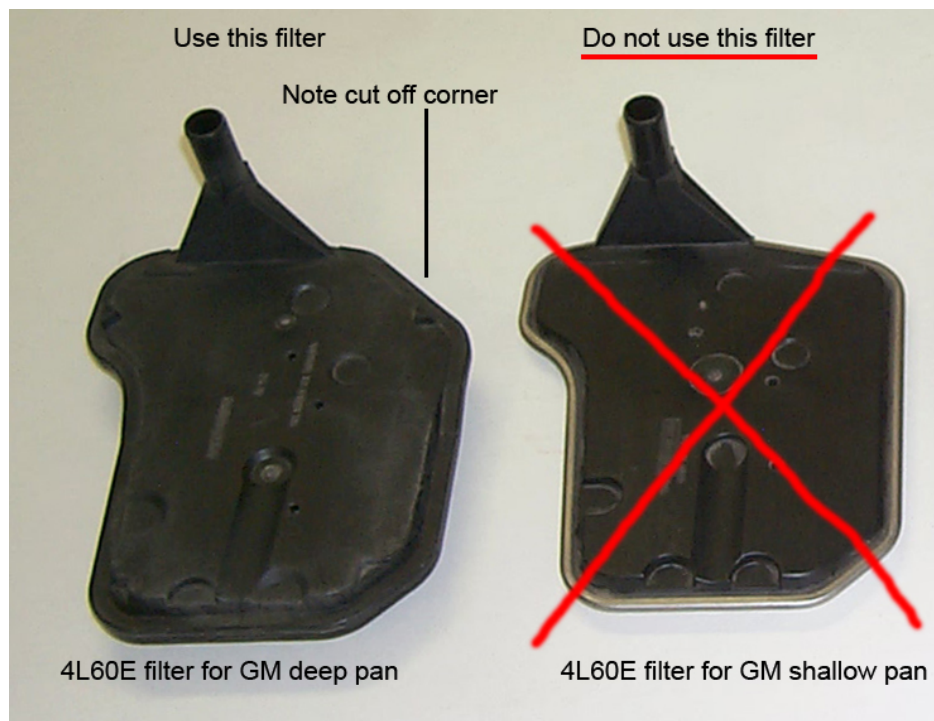

Information for reference only. Installer must verify transmission, filter, and fitment based on the vehicle.

Filter Information for PML 9427 Transmission Pan

GM 700R4/4L60/4L60E/4L65E/4L70E/4L75E transmissions are found on thousands of makes and models. PML provides this information to assist our customers with selecting the correct filter. Because vehicle configurations can vary and be customized, the installer must verify the transmission, filter usage, and fitment. PML assumes no liability, expressed or implied, for damage or injury to persons or property.

This pan is designed to work with the 4L60E filters that fit the GM deep pan. The correct filter is seen above on the left. Do not use the shallow filter seen above on the right with the 9427 pan. The filter supports in this pan are too short for it.