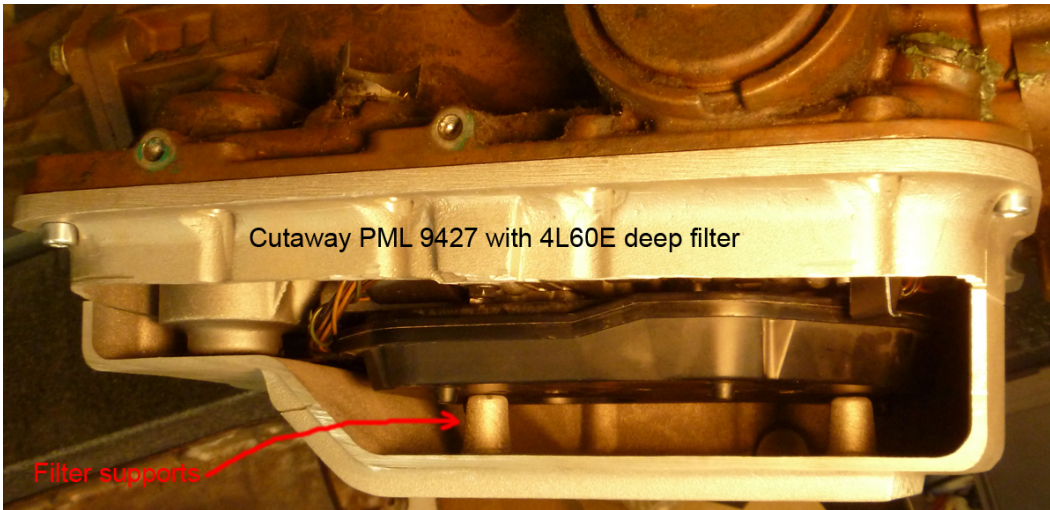

Information for reference only. Installer must verify transmission, filter, and fitment based on the vehicle.

Filter Information for PML 9427 Transmission Pan

GM 700R4/4L60/4L60E/4L65E/4L70E/4L75E transmissions are found on thousands of makes and models. PML provides this information to assist our customers with selecting the correct filter. Because vehicle configurations can vary and be customized, the installer must verify the transmission, filter usage, and fitment. PML assumes no liability, expressed or implied, for damage or injury to persons or property.

This pan is designed to work with the 4L60E filters that fit the GM deep pan. The correct filter is seen above on the left. Do not use the shallow filter seen above on the right with the 9427 pan. The filter supports in this pan are too short for it.

4L60E deep filters: AC Delco 24208576, Fram FT1217B, Hastings TF156, Wix 58847, Baldwin 18056, Purolator P1267

Information for reference only. Installer must verify transmission, filter, and fitment based on the vehicle.

Filter Information for PML 9427 Transmission Pan

The picture below shows how the filter supports built into the floor of the 9427 pan hold the 4L60E deep filter in place.

Special thanks to Eric at Torrance Transmission for his help with this document.